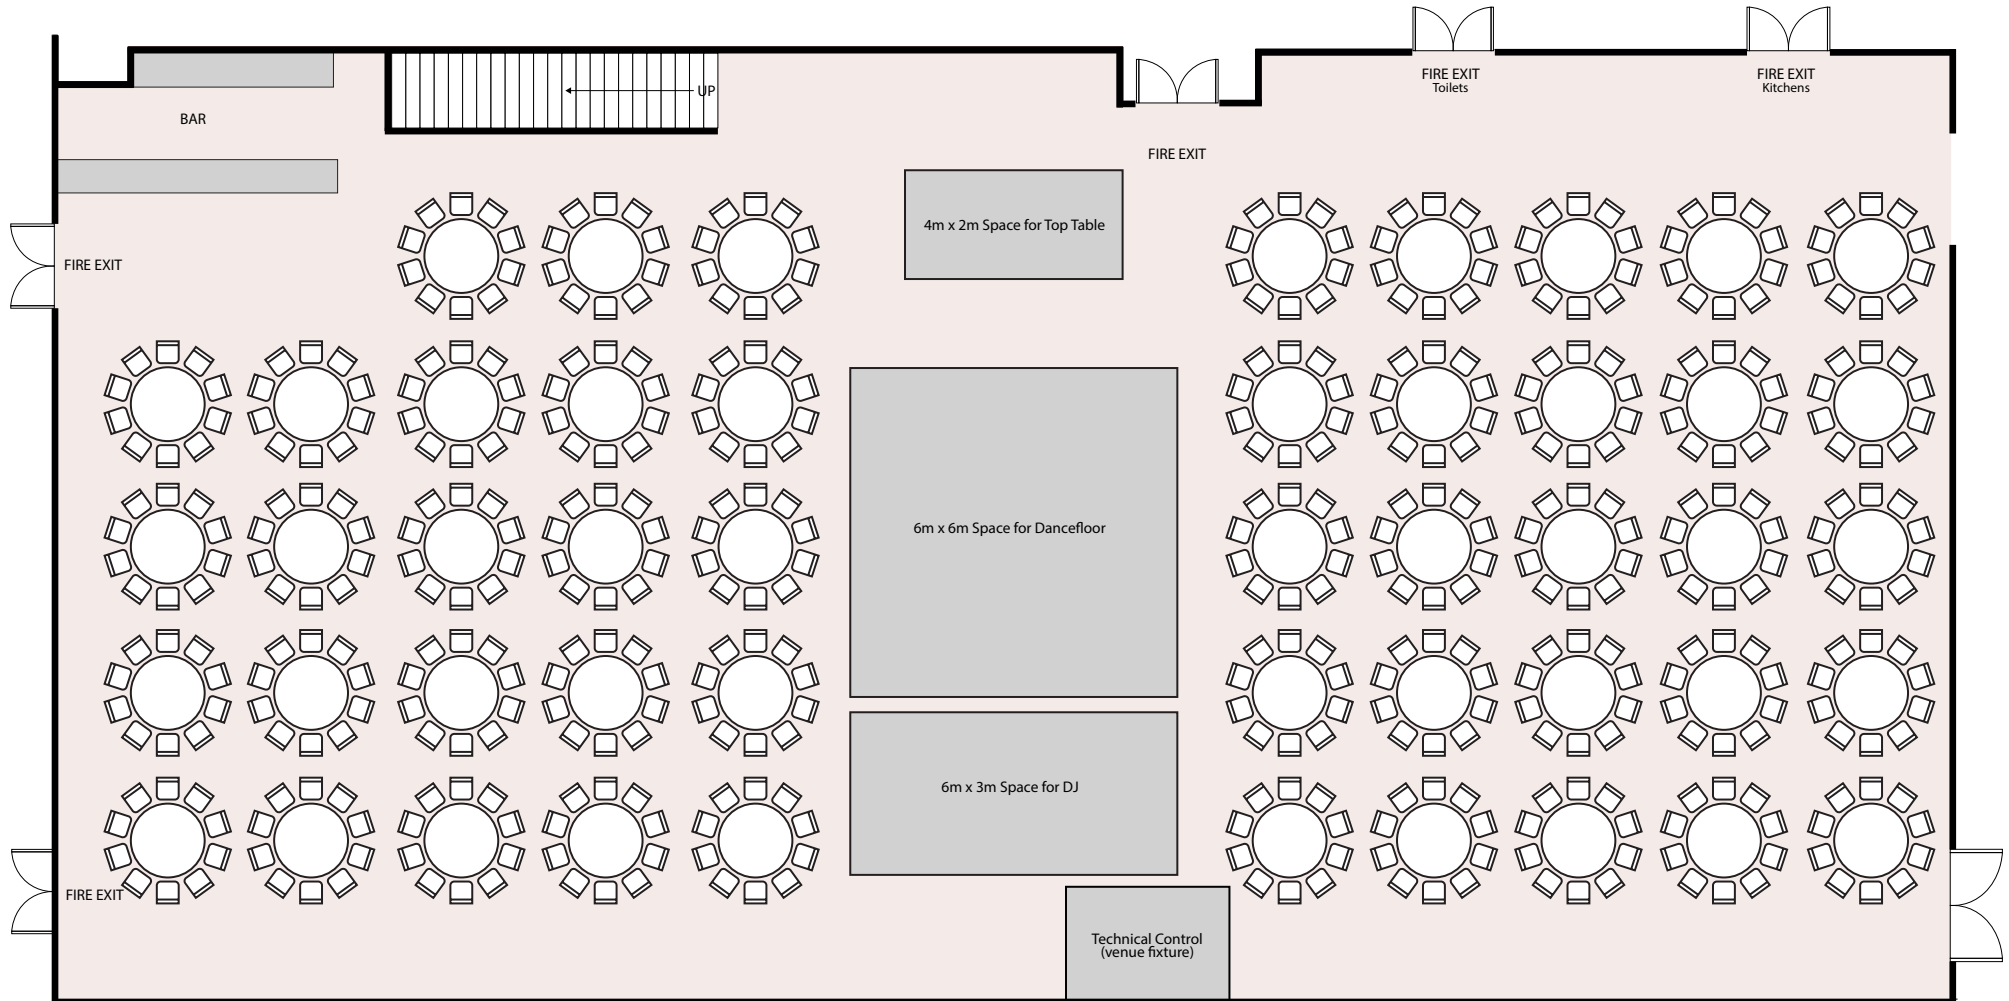

# The Birchley Suite

Maximum Seating with space for a DJ, Dancefloor and Top Table

48 x 5ft Tables of 10 = 480

Top Table of 2

TOTAL SEATED = 482