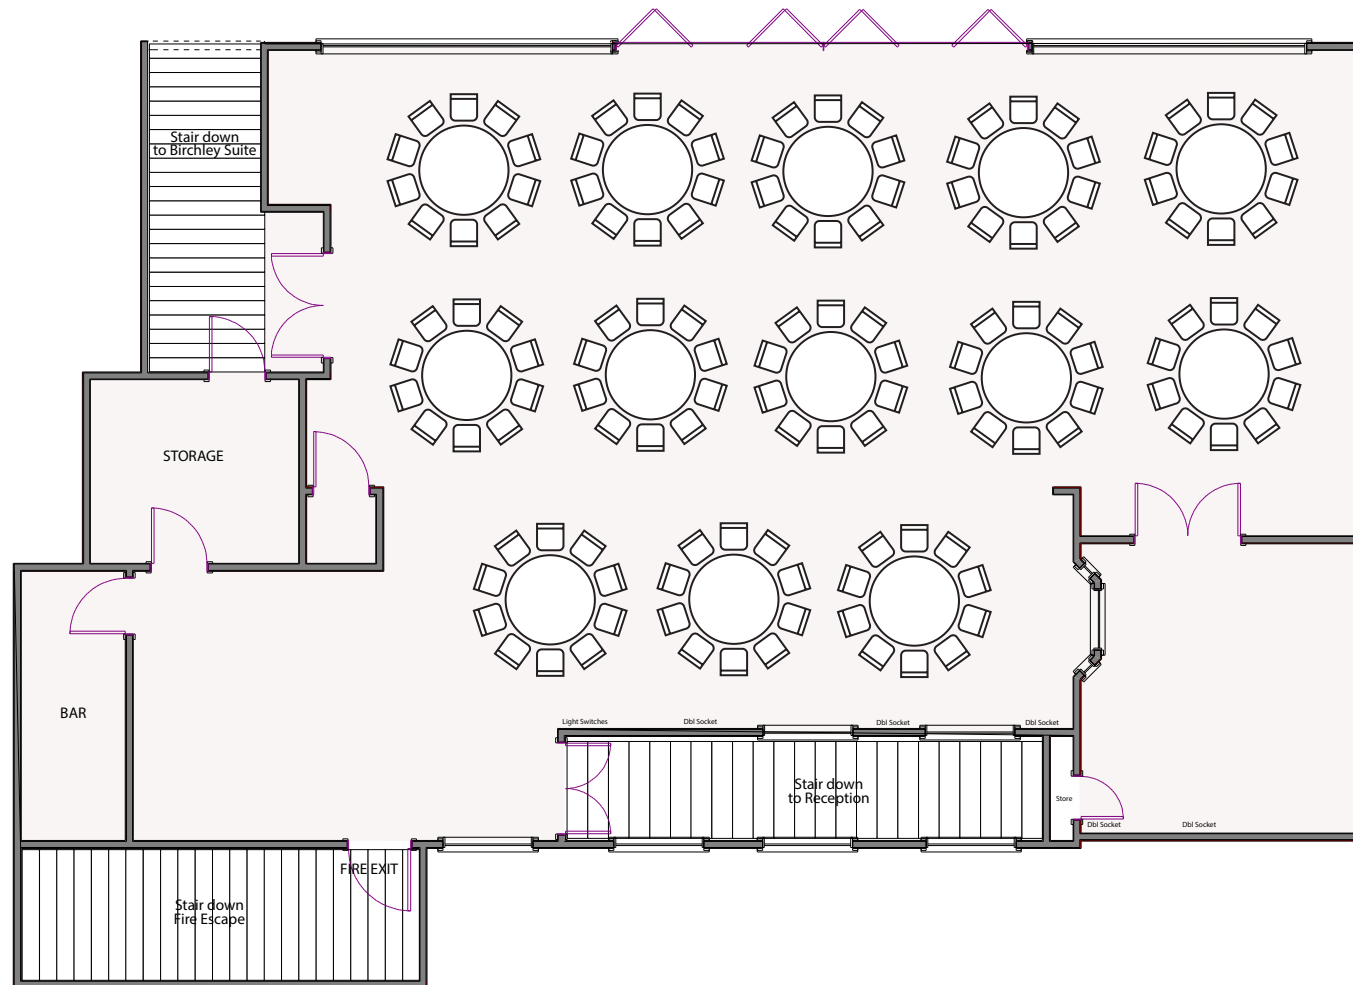

The Chestnut - First Floor

Maximum Seating

The Chestnut:
130 people sat on 13 x 5ft tables of 10