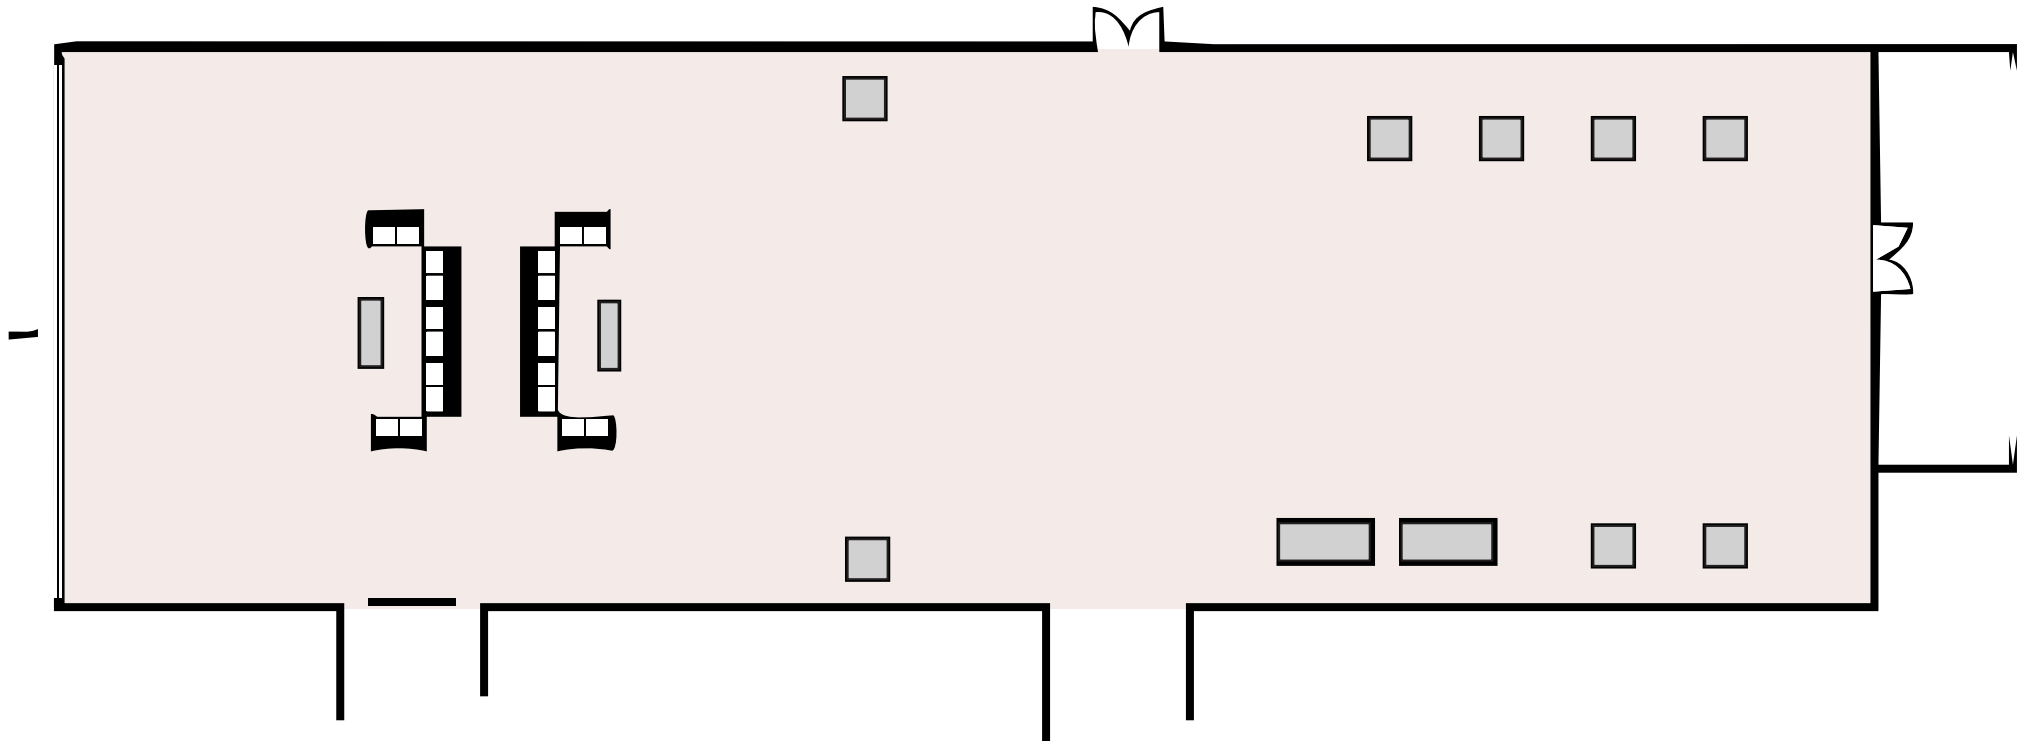

# The Marquee

VIP Style

Marquee:

HOE- Drinks Trolleys x 2

HOE- Poser Tables x 8

HOE- White Sofa's to be set up VIP style